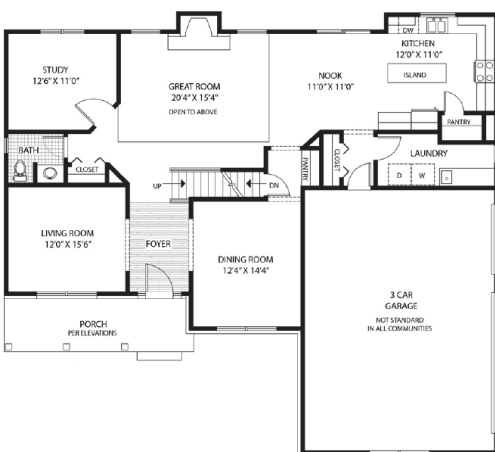

## 10308 COBB HOLLOW FARM ROAD, SALINE 48176

The Richmond Deluxe by Guenther Homes is the home with everything you need! Flowing floor plan leads from the kitchen to the two story great room. Perfect for the large family with a private study, formal dining room and formal living room. On the second floor, the bridge leads you to the private master suite with beautiful ceramic tile, shower and jetted tub. There is a guest room with private bath and walk-in closet as well as a Jack and Jill bath for the remaining two bedrooms. Much, much more!

- Features include:
- Princess Suite or guest bed and bath
  - Dynamic Kitchen
  - Two Story Great Room & Front Entry
  - Bridge to Master Suite
  - Jack 'n' Jill bathroom
  - Office w/ built-in book shelves
  - Huge laundry room
  - 2950 sq. ft.
  - 4 Bedrooms, 3.5 Baths

### THE RICHMOND DELUXE FIRST FLOOR

### THE RICHMOND DELUXE SECOND FLOOR

OPTIONAL MASTER BATH