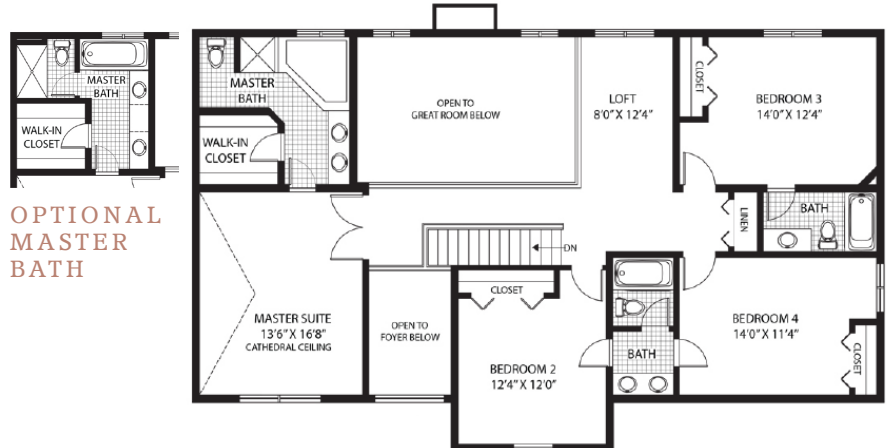

## 10308 COBB HOLLOW FARM ROAD, SALINE 48176

The Richmond Deluxe by Guenther Homes is the home with everything you need! Flowing floor plan leads from the kitchen to the two story great room. Perfect for the large family with a private study, formal dining room and formal living room. On the second floor, the bridge leads you to the private master suite with beautiful ceramic tile, shower and jetted tub. There is a guest room with private bath and walk-in closet as well as a Jack and Jill bath for the remaining two bedrooms. Much, much more!

- Features include:
- Princess Suite or guest bed and bath
  - Dynamic Kitchen
  - Two Story Great Room & Front Entry
  - Bridge to Master Suite
  - Jack 'n' Jill bathroom
  - Office w/ built-in book shelves
  - Huge laundry room
  - 2950 sq. ft.
  - 4 Bedrooms, 3.5 Baths

### THE RICHMOND DELUXE FIRST FLOOR

### THE RICHMOND DELUXE SECOND FLOOR

OPTIONAL MASTER BATH