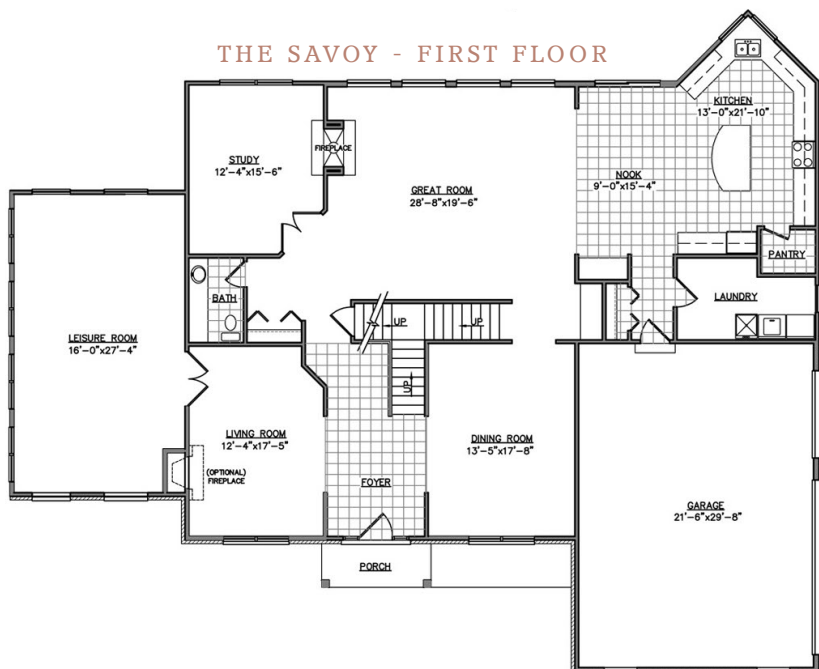

- Features include:
- Dynamic Kitchen
  - Expansive Great Room
  - Bridge to Master Suite
  - Double Stair Case
  - Master With Walk-through Shower
  - 2-Level Deck
  - Finished Walk-Out Basement
  - 4,350 sq. ft plus 1,100 in Lower Level
  - 6 Bedrooms, 4.5 Baths

### THE SAVOY - FIRST FLOOR

### THE SAVOY - SECOND FLOOR