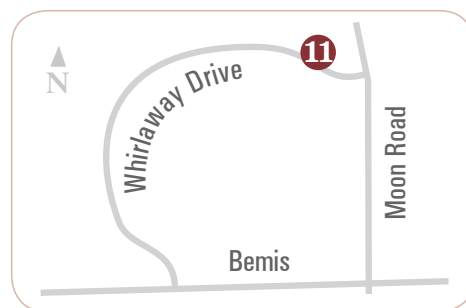

## 7670 WHIRLWAY DRIVE, SALINE 48176

Located in the Thistle Down Farms subdivision in Saline, Michigan is this beautiful new neighborhood from Guenther Homes. It is the perfect location just south of Ann Arbor in the acclaimed Saline School district. Enjoy lower Pittsfield Township taxes, while minutes away from the charms of both Ann Arbor and Saline. The neighborhood features rolling home sites ranging in size from 3/4 acre to over an acre and a half.

*From Ann Arbor, take State Street heading south. State Street becomes Moon Road. Whirlway Drive will be on your right side, west of Moon Road.*

**G**  
Guenther  
Homes

734-260-2119  
GuentherHomes.com