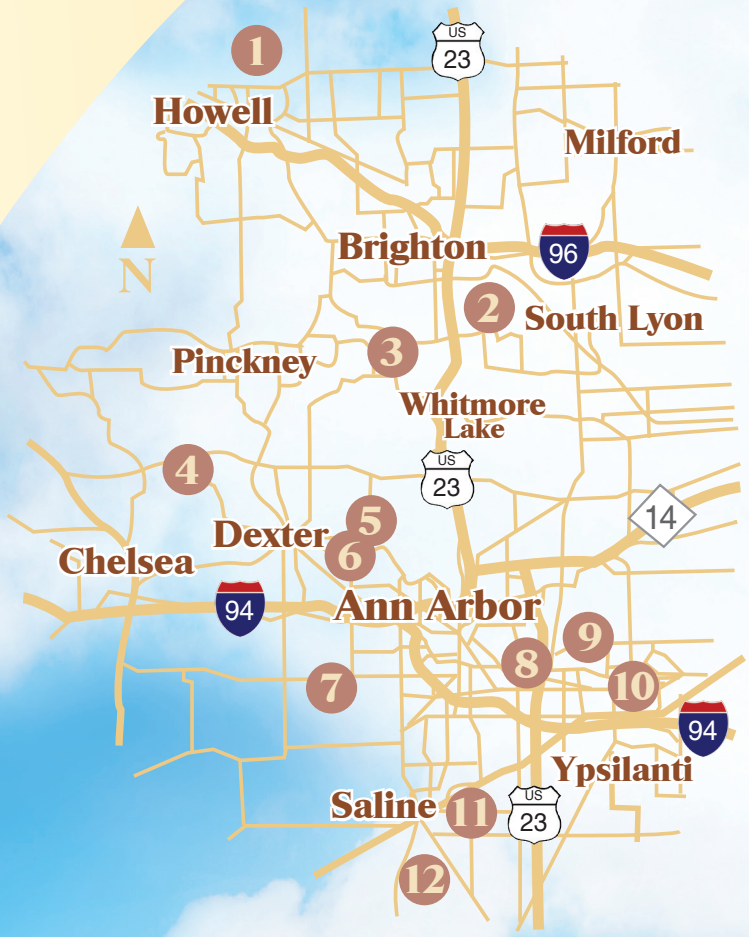

PARADE OF HOMES

Tour 12 Enchanting Homes

1 **Mayberry Homes**
- *Town Commons*
1733 Bainsbridge, Howell

2 **Cornerstone Builders**
- *Hidden Lake Estates*
10559 Stoney Point Drive, South Lyon

3 **Chestnut Home Builders**
- *Huron Woods*
7471 Huron Woods Drive, Hamburg Twp.

4 **Guenther Building Company**
- *Hartman Farms*
5816 Sterling Trail, Dexter

5 **Main Street Homes**
- *The Preserve of Dexter*
4315 Red Mesa Court, Dexter

6 **Norfolk Homes**
- *The Preserve of Dexter*
3978 Glacier Lake Court, Dexter

7 **Toll Brothers**
- *Riding Oaks Estates of Ann Arbor*
2010 Hackamore Drive, Ann Arbor

8 **Meadowlark Builders**
4061 Thornoaks Drive, Ann Arbor

9 **Toll Brothers**
- *Woodlands of Geddes Glen*
2210 Highland Drive, Ann Arbor

June 24-26

FRI. 12 - 7 | SAT. & SUN. 12 - 5

1/2 OFF PRE-SALE TICKETS
\$5 FOR MEMBERS & REALTORS

BRAG Ann Arbor, 179 Little Lake Dr. until Thu., June 23. 734-996-0100

Preview the homes at BRAGAnnArbor.com

Tickets sold at homes include all homes & dates. \$10 per person, ages 16 & under are free.